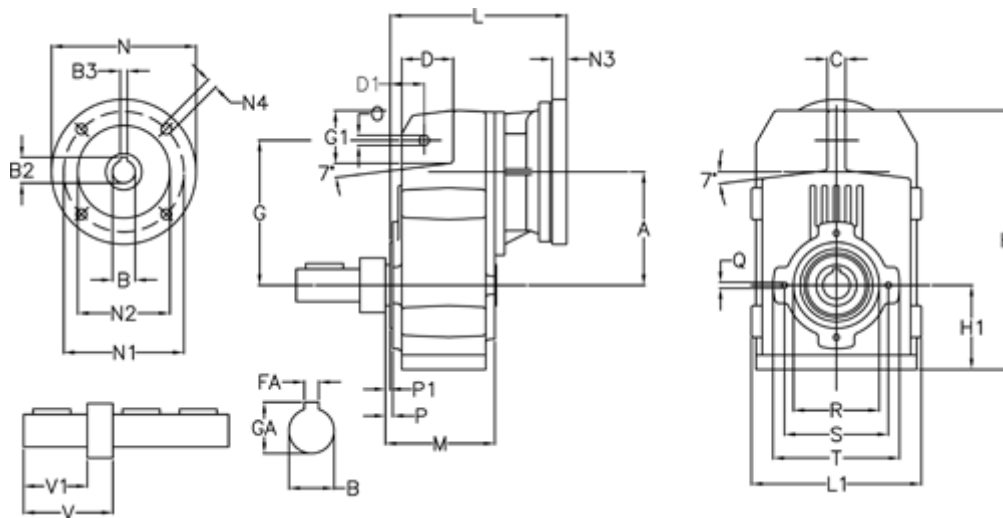

Article number: 29560200871220
 Description: Shaft mounted gear
 A202R-8,7-P63B5

Measures

A = 125.00	FA = 8	M = 120.0	Q = M8x15
B = 30	G = 160	N = 140	R = 95
B1 = 11	G1 = 58.0	N1 = 115	S = 115
B2 = 12.8	GA = 33.0	N2 = 95	T = 140
B3 = 4	H = 286.0	N4 = M8x19	V = 96.0
C = 20	H1 = 92.5	O = 11	V1 = 60
D = 57.0	L = 197.5	P = 5.0	
D1 = 40.0	L1 = 188	P1 = 3.0	